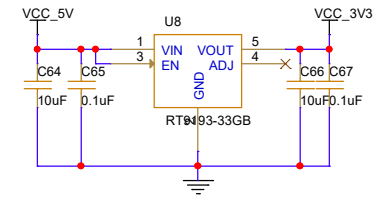

Title		
INTERFACE		
Size	Document Number	Rev
B	<Doc>	<RevCode>
Date:	Thursday, May 20, 2021	Sheet 2 of 5

Title		
MOSEFT_OUTPUT		
Size	Document Number	Rev
B	<Doc>	<RevCode>
Date:	Saturday, April 24, 2021	Sheet 3 of 5