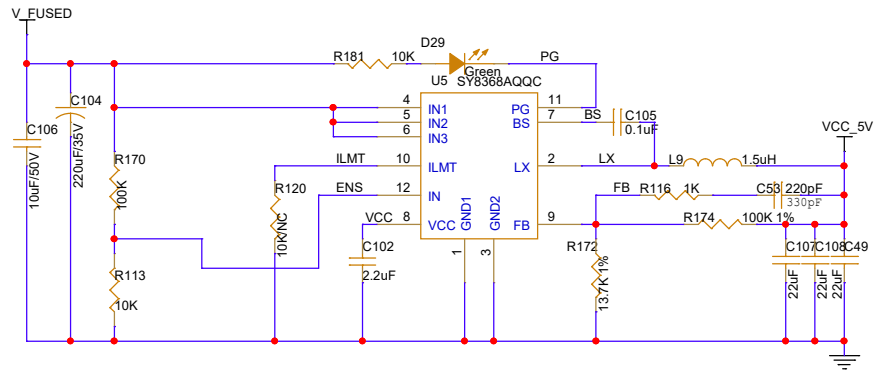

Title		
INTERFACE		
Size	Document Number	Rev
B	<Doc>	<RevCode>
Date:	Thursday, May 20, 2021	Sheet 2 of 5

Title		
MOSEFT_OUTPUT		
Size	Document Number	Rev
B	<Doc>	<RevCode>
Date:	Saturday, April 24, 2021	Sheet 3 of 5

Title		
POWER		
Size	Document Number	Rev
B	<Doc>	<RevCode>
Date:	Monday, May 17, 2021	Sheet 4 of 5