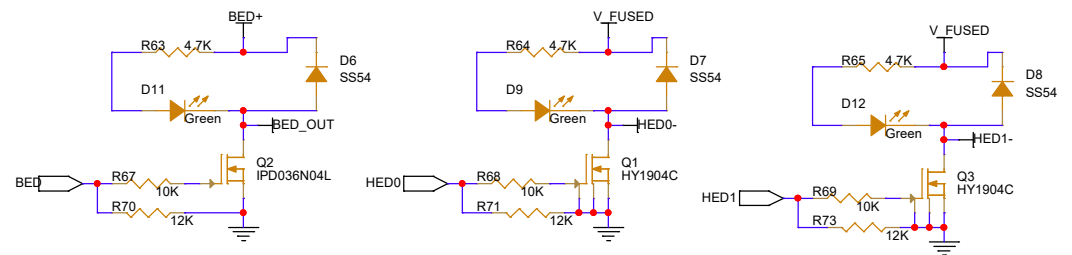

Title		
INTERFACE		
Size	Document Number	Rev
B	<Doc>	<RevCode>
Date:	Thursday, May 20, 2021	Sheet 2 of 5

Title		
MOSEFT_OUTPUT		
Size	Document Number	Rev
B	<Doc>	<RevCode>
Date:	Saturday, April 24, 2021	Sheet 3 of 5