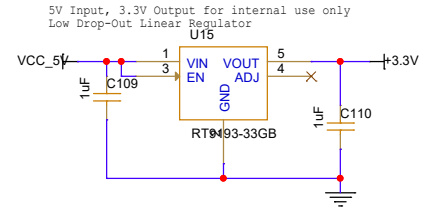

Title		
INTERFACE		
Size	Document Number	Rev
B	<Doc>	<RevCode>
Date:	Thursday, May 20, 2021	Sheet 2 of 5

Title		
MOSEFT_OUTPUT		
Size	Document Number	Rev
B	<Doc>	<RevCode>
Date:	Saturday, April 24, 2021	Sheet 3 of 5