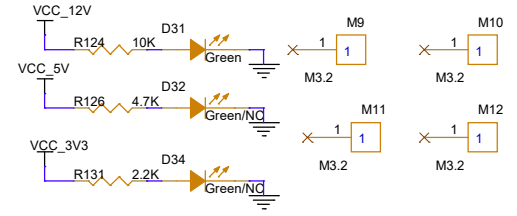

Title		
INTERFACE		
Size	Document Number	Rev
B	<Doc>	<RevCode>
Date:	Thursday, May 20, 2021	Sheet 2 of 5

Title		
MOSEFT_OUTPUT		
Size	Document Number	Rev
B	<Doc>	<RevCode>
Date:	Saturday, April 24, 2021	Sheet 3 of 5