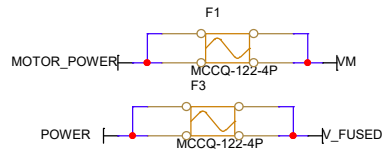

Title		
INTERFACE		
Size	Document Number	Rev
B	<Doc>	<RevCode>
Date:	Thursday, May 20, 2021	Sheet 2 of 5

Title		
MOSEFT_OUTPUT		
Size	Document Number	Rev
B	<Doc>	<RevCode>
Date:	Saturday, April 24, 2021	Sheet 3 of 5