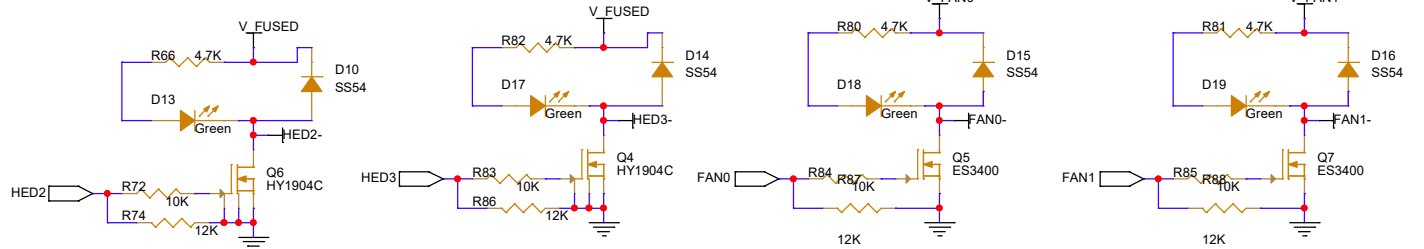

Title		
INTERFACE		
Size	Document Number	Rev
B	<Doc>	<RevCode>
Date:	Thursday, May 20, 2021	Sheet 2 of 5

Title		
MOSEFT_OUTPUT		
Size	Document Number	Rev
B	<Doc>	<RevCode>
Date:	Saturday, April 24, 2021	Sheet 3 of 5