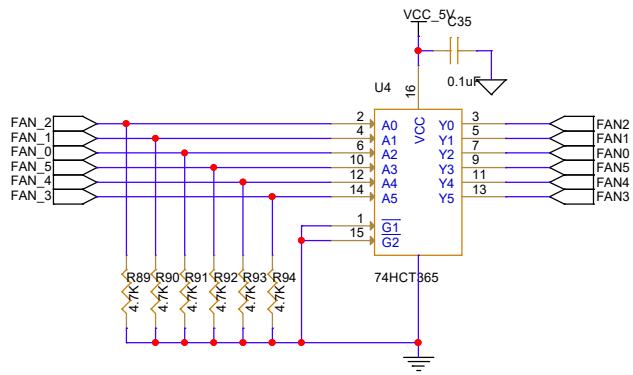

Title		
INTERFACE		
Size	Document Number	Rev
B	<Doc>	<RevCode>
Date:	Thursday, May 20, 2021	Sheet 2 of 5

Title		
MOSEFT_OUTPUT		
Size	Document Number	Rev
B	<Doc>	<RevCode>
Date:	Saturday, April 24, 2021	Sheet 3 of 5