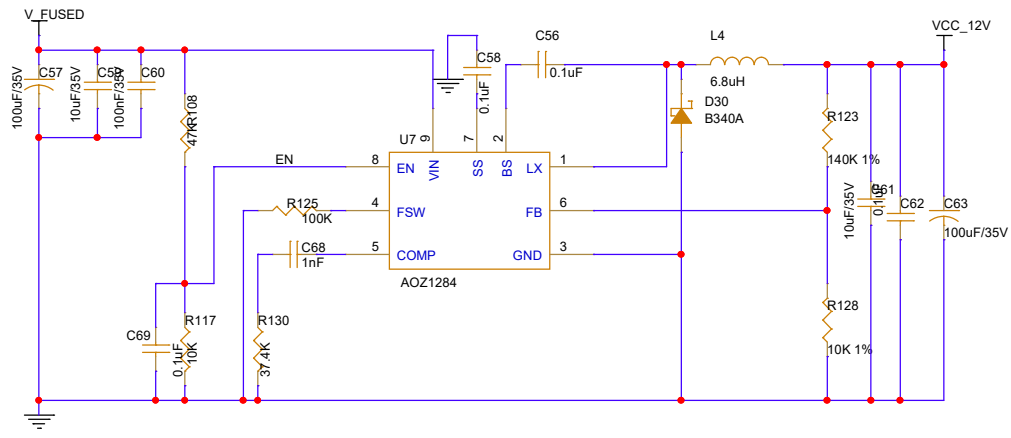

Title		
INTERFACE		
Size	Document Number	Rev
B	<Doc>	<RevCode>
Date:	Thursday, May 20, 2021	Sheet 2 of 5

Title		
MOSEFT_OUTPUT		
Size	Document Number	Rev
B	<Doc>	<RevCode>
Date:	Saturday, April 24, 2021	Sheet 3 of 5