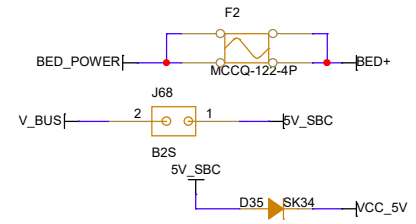

Title		
INTERFACE		
Size	Document Number	Rev
B	<Doc>	<RevCode>
Date:	Thursday, May 20, 2021	Sheet 2 of 5

Title		
MOSEFT_OUTPUT		
Size	Document Number	Rev
B	<Doc>	<RevCode>
Date:	Saturday, April 24, 2021	Sheet 3 of 5