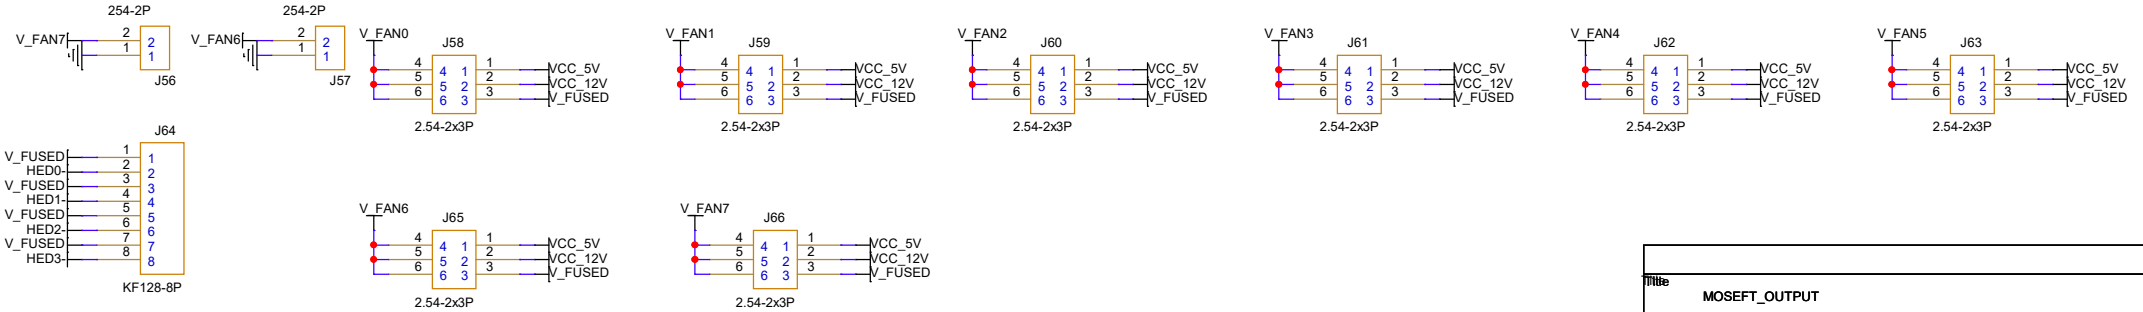

Title		
INTERFACE		
Size	Document Number	Rev
B	<Doc>	<RevCode>
Date:	Thursday, May 20, 2021	Sheet 2 of 5

Title		
MOSEFT_OUTPUT		
Size	Document Number	Rev
B	<Doc>	<RevCode>
Date:	Saturday, April 24, 2021	Sheet 3 of 5

Title		
POWER		
Size	Document Number	Rev
B	<Doc>	<RevCode>
Date:	Monday, May 17, 2021	Sheet 4 of 5