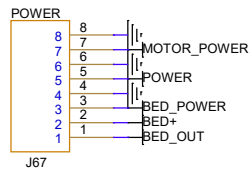

Title		
INTERFACE		
Size	Document Number	Rev
B	<Doc>	<RevCode>
Date:	Thursday, May 20, 2021	Sheet 2 of 5

Title		
MOSEFT_OUTPUT		
Size	Document Number	Rev
B	<Doc>	<RevCode>
Date:	Saturday, April 24, 2021	Sheet 3 of 5