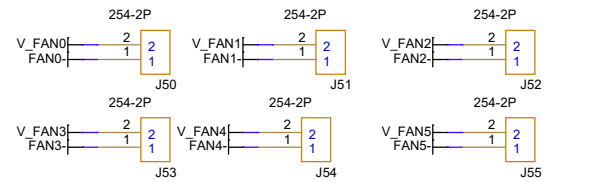

Title		
INTERFACE		
Size	Document Number	Rev
B	<Doc>	<RevCode>
Date:	Thursday, May 20, 2021	Sheet 2 of 5

Title		
MOSEFT_OUTPUT		
Size	Document Number	Rev
B	<Doc>	<RevCode>
Date:	Saturday, April 24, 2021	Sheet 3 of 5