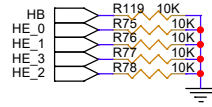

Title		
INTERFACE		
Size	Document Number	Rev
B	<Doc>	<RevCode>
Date:	Thursday, May 20, 2021	Sheet 2 of 5

Title		
MOSEFT_OUTPUT		
Size	Document Number	Rev
B	<Doc>	<RevCode>
Date:	Saturday, April 24, 2021	Sheet 3 of 5