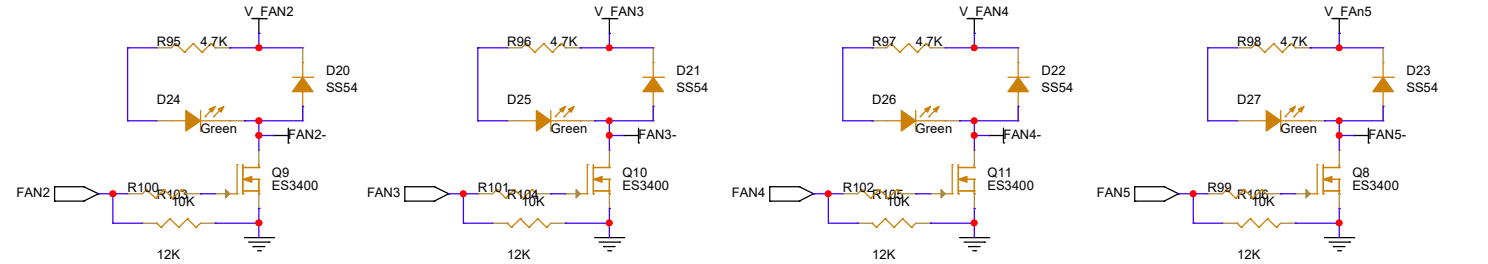

Title		
INTERFACE		
Size	Document Number	Rev
B	<Doc>	<RevCode>
Date:	Thursday, May 20, 2021	Sheet 2 of 5

Title		
MOSEFT_OUTPUT		
Size	Document Number	Rev
B	<Doc>	<RevCode>
Date:	Saturday, April 24, 2021	Sheet 3 of 5