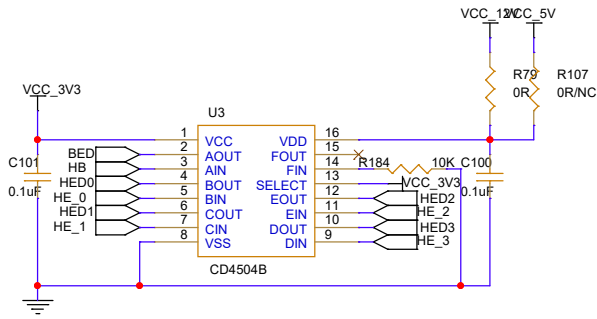

Title		
INTERFACE		
Size	Document Number	Rev
B	<Doc>	<RevCode>
Date:	Thursday, May 20, 2021	Sheet 2 of 5

Title		
MOSEFT_OUTPUT		
Size	Document Number	Rev
B	<Doc>	<RevCode>
Date:	Saturday, April 24, 2021	Sheet 3 of 5